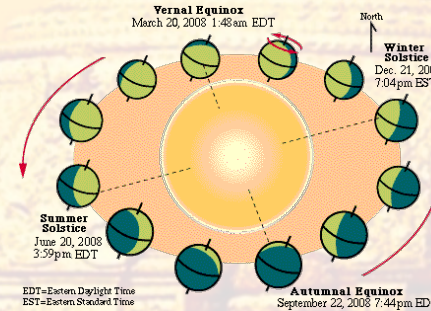

How festivals are determined? The sankathara chaturthi the chaturthi tithi must be prevailing during the moonrise time. Moonrise in New Delhi on a given date is at 19:36 and in West Bengal, Kolkatta is at 19:25 PM. Now trititiya ends at 19:32 PM IST. So Kolkatta will celebrate karwa chauth/sankathara chaturthi on the Tamm where as people in New Delhi will celebrate on the same day. **Timings in this calendar are end timings of the Tithi and Nakshatra and for Sun/Moon entering time when it enters a new rashi.**

Uttarayana/Dakshinayana: The season occur based on earth's position around the Sun. This is due to Earth's tilt of 23.45 degrees. The Earth orbits around Sun with this tilt. When the tilt is facing the Sun, we get summer and when the tilt is away from the Sun we get winter.

This tilt creates an illusion that the Sun travels north and south of the equator.

The Uttarayana (Winter Solstice) is the Sun appearing to move north. The Dakshinayana (Summer Solstice) is the Sun appearing to move towards South. This causes seasons, equinoxes and solstices.

There is a common misconception that Makara Samkranti is the Uttarayana. This is because at one point in time Sayana and Nirayana Zodiac were same. Every year equinoxes slides by 50

seconds due to precision of equinoxes, giving birth to Ayanamsha and causing Makara Samkranti to slide further. If you think Makara Samkranti is Uttarayana then as it is sliding it will come in June after 9000 years.

All Drigganitha Panchanga makers like mypanchang, Rastriya Panchang, Janmabhumi Panchang, will use the position of the tropical Sun to determine Uttarayana and Dakshinayana. Hence January 14th isn't Uttarayana. Actual Uttarayana occurs on December 21st/22nd of every year. The same for Rutu. They are always observed based on Tropical position of Sun.

About myPanchang.com: myPanchang.com is the leading panchang maker providing the most accurate panchagam for over more than 394 cities all over the world based on highly accurate driga ganitha. Most temples in the world rely on myPanchang.com for accurate Panchang data and festival observance times. For more details please visit <http://www.mypanchang.com>.

Calendar Acknowledgements

Panchangam Data
Festivals,
Muhurthas
Calculated by

mypanchang.com
Pandit Mahesh Shastriji
Panchang Ganitha, Panchang Siddhanti
mypanchang.com
Seattle, WA USA

Advisors: Dr. Ramchandra Joisa, Sistla Somayajulu

Hon. Editor: Pt. Vishal Sharma

mypanchang.com

World's leading Panchanga Maker

NO PART OF THIS CAN BE EDITED, REPRODUCED, ALTERED OR REDESIGNED WITHOUT PRIOR PERMISSION OF MYPANCHANG LLC AND ITS ASSOCIATES.
NO PART CAN BE REMOVED INCLUDING THIS NOTICE, CALENDAR ACKNOWLEDGEMENTS, AND PREPARED BY MYPANCHANG.COM NOTICE ON EVERY PAGE.